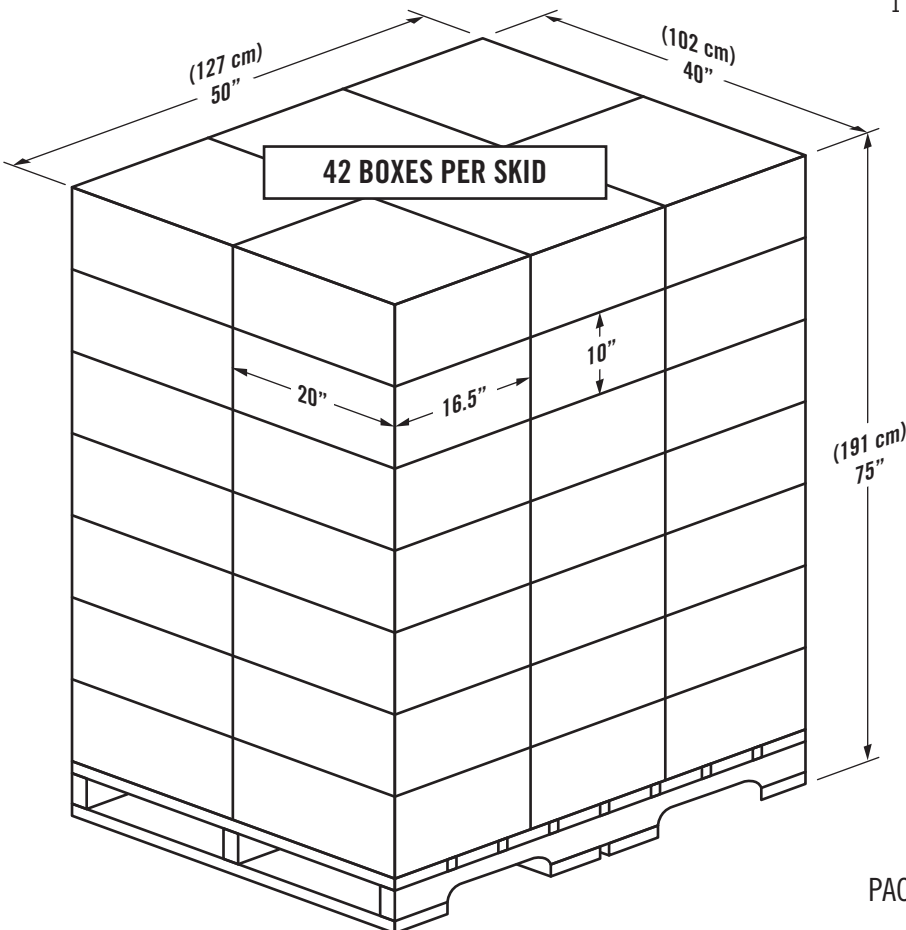

PRODUCT	MAXIMUM SKID QUANTITY		GROSS PACKAGE WEIGHT	
	QUANTITY	BOX	SKID*	pounds
APC-1 = 300 pieces/box x 42	= 12,600 /skid	22.0	970	
APC-2 = 300 pieces/box x 42	= 12,600 /skid	20.0	880	
APC-3 = 600 pieces/box x 42	= 25,200 /skid	21.5	950	
APC-4L = 600 pieces/box x 42	= 25,200 /skid	13.7	620	
APC-6 = 3,700 pieces/box x 24	= 88,800 /skid	31.3	800	
APC-7 = 300 pieces/box x 42	= 12,600 /skid	16.0	720	

* Average 44 pounds per skid included
1 pound = 0.45 Kilograms

PACKAGE: POLY BAG
CORRUGATE BOX
APC PRODUCT LABEL
ADHESIVE TAPE
STRETCH WRAPPED

Minimum order quantity of 3 boxes

1-2017	APC-7 320 TO 300/box	APC Products Limited		
1-2013	Double ply APC-7 boxes			
REV 0 MAR 2010	POST ON APC WEBSITE	APC CLOSURE PACKAGING QUANTITY & SIZE		
EXHIBIT 16-1	DRAWN BY R. STURK	SCALE 20:1	DRAWING	D16-1