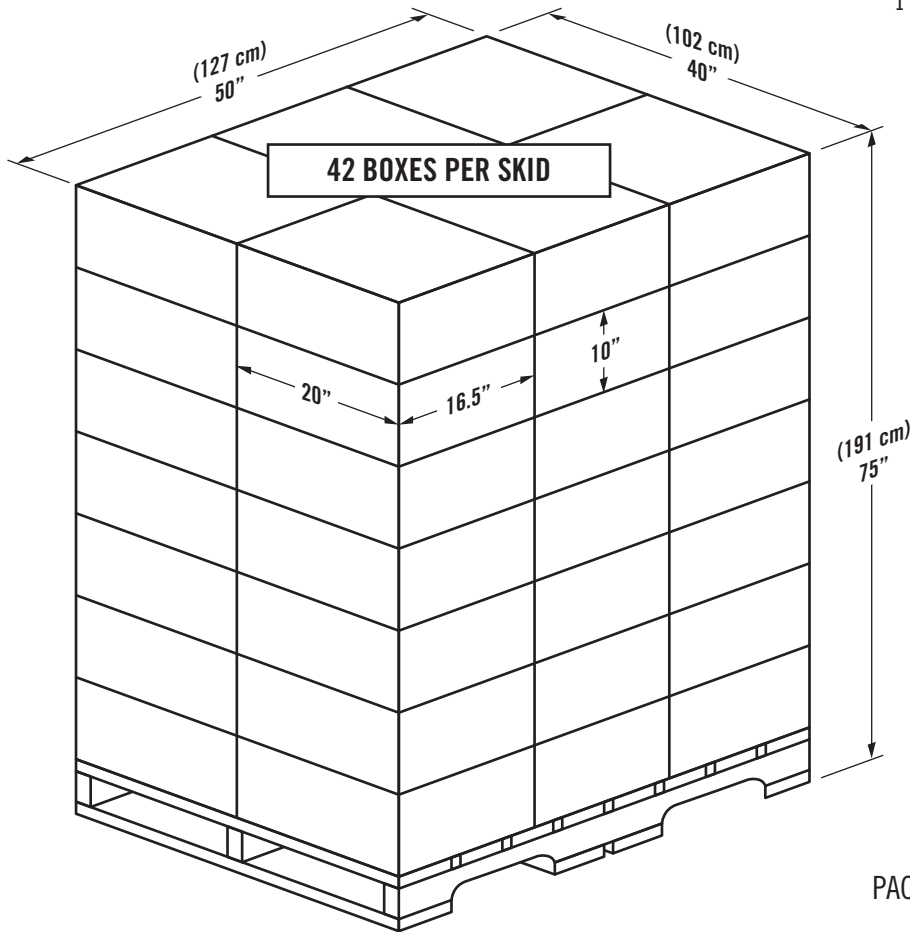

PRODUCT	MAXIMUM SKID QUANTITY		GROSS PACKAGE WEIGHT	
	QUANTITY	BOX	SKID*	pounds
APC-1 = 300 pieces/box x 42	= 12,600 /skid	22.0	970	
APC-2 = 300 pieces/box x 42	= 12,600 /skid	20.0	880	
APC-3 = 600 pieces/box x 42	= 25,200 /skid	21.5	950	
APC-4L = 600 pieces/box x 42	= 25,200 /skid	13.7	620	
APC-6 = 3,700 pieces/box x 24	= 88,800 /skid	31.3	800	
APC-7 = 300 pieces/box x 42	= 12,600 /skid	16.0	720	

* Average 44 pounds per skid included
1 pound = 0.45 Kilograms

PACKAGE: POLY BAG
CORRUGATE BOX
APC PRODUCT LABEL
ADHESIVE TAPE
STRETCH WRAPPED

Minimum order quantity of 3 boxes

1-2017	APC-7 320 TO 300/box	APC Products Limited		
1-2013	Double ply APC-7 boxes			
REV 0 MAR 2010	POST ON APC WEBSITE	APC CLOSURE PACKAGING QUANTITY & SIZE		
EXHIBIT 16-1	DRAWN BY R. STURK	SCALE 20:1	DRAWING	D16-1